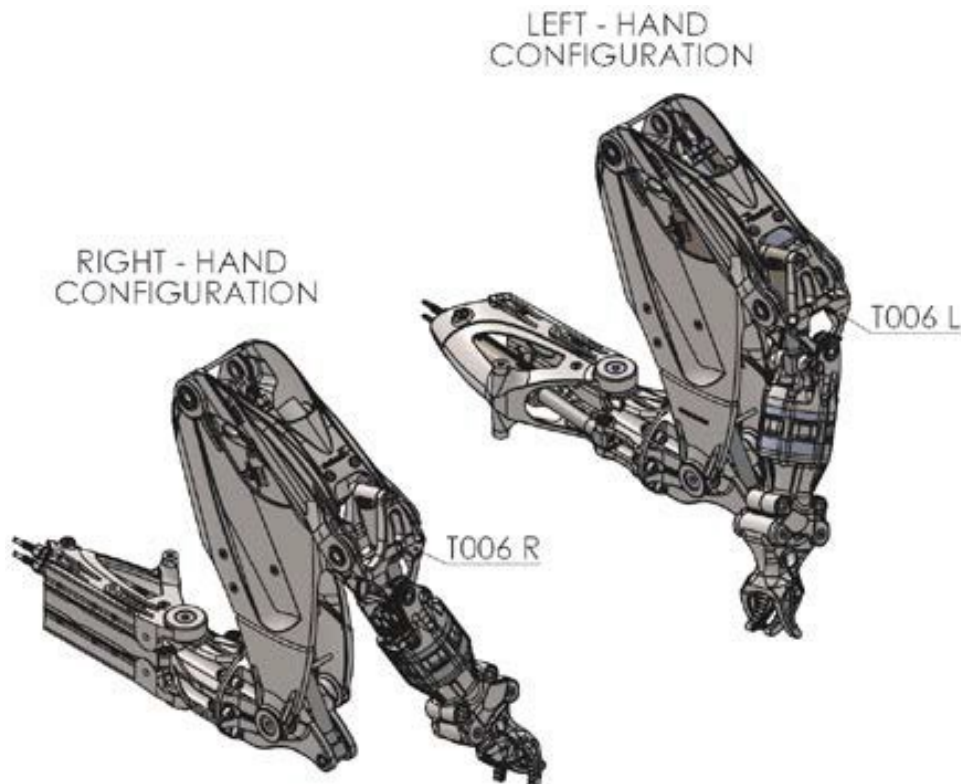

SPECIFICATIONS

TITANROB M701 7F MINI MANIPULATOR

General technical specification

Type		TitanRob M701 7F Mini Manipulator
OEM		TitanRob
Envirex part no		2214906 (left hand)
Depth rating	M	3 000
Weight (in air / Submerged)	kg	17 / 14
Max reach	mm	1200
Lift at full extension	kg	40 @ 140bar
Max lift	kg	50 @ 140bar
Yaw grip	kgf	80
Yaw torque	Nm	30
Dimension stowed - LxWxH	mm	330 x 375 x 518
Operation temperature	°C	-5 to 55
Construction main materials		Ti6Al4V Titanium AISI 316 SS

Functions

Shoulder Azimuth (yaw)	°	120 (+90 / -30)
Shoulder Pitch	°	105
Elbow Pitch	°	110
Wrist Pitch	°	120
Wrist Yaw	°	120
Jaw Rotate	°	360 continuous
Jaw Opening	mm	150

Hydraulic requirements

Working Pressure	bar	140 – 180
Test pressure	bar	240
Min Flow	l/min	1,5
Max fluid temp.	°C	55
Fluids		Mineral based oils (ISO 32, etc) ** HF-Fluids on request / consult supplier.

Configurations