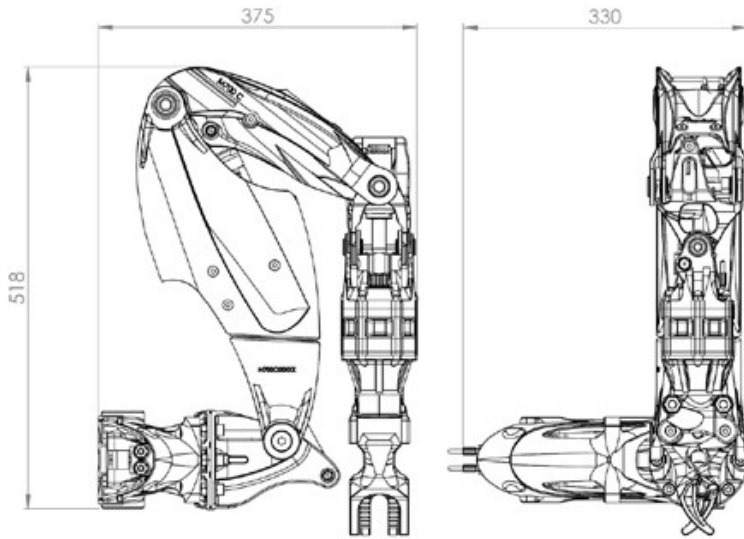

TITANROB M701 7-F MINI MANIPULATOR

LOW WEIGHT
HIGH FORCE
RELIABLE

The TitanRob M701 is a seven-function hydraulic manipulator made of titanium and developed for Observation- and Light Work Class ROVs. It is a manipulator with enhanced characteristics of weight/power ratio and capabilities: by using titanium as main material, lower weight and more mechanical characteristics are achieved which allows for improved dimensioning.

SPECIFICATIONS

TITANROB M701 7F MINI MANIPULATOR

General technical specification

Type		TitanRob M701 7F Mini Manipulator
OEM		TitanRob
Envirex part no		2214906 (left hand)
Depth rating	M	3 000
Weight (in air / Submerged)	kg	17 / 14
Max reach	mm	1200
Lift at full extension	kg	40 @ 140bar
Max lift	kg	50 @ 140bar
Yaw grip	kgf	80
Yaw torque	Nm	30
Dimension stowed - LxWxH	mm	330 x 375 x 518
Operation temperature	°C	-5 to 55
Construction main materials		Ti6Al4V Titanium AISI 316 SS

Functions

Shoulder Azimuth (yaw)	°	120 (+90 / -30)
Shoulder Pitch	°	105
Elbow Pitch	°	110
Wrist Pitch	°	120
Wrist Yaw	°	120
Jaw Rotate	°	360 continuous
Jaw Opening	mm	150

Hydraulic requirements

Working Pressure	bar	140 – 180
Test pressure	bar	240
Min Flow	l/min	1,5
Max fluid temp.	°C	55
Fluids		Mineral based oils (ISO 32, etc) ** HF-Fluids on request / consult supplier.

Configurations

SPECIFICATIONS

TITANROB M701 7F MINI MANIPULATOR

Dimensions

STOWED DIMENSIONS